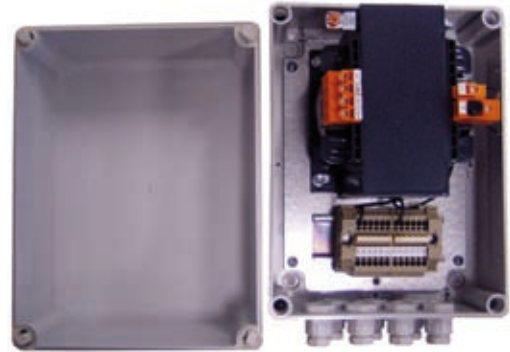

PP-6

POWER SUPPLY

The PP-6 is a power supply for max. 6 working lights WL or for a control box CB-WCS/15.

SPECIFICATIONS

■ Physical dimensions and properties	
Dimensions	240 x 170 x 145 mm (9.5 x 6.7 x 5.7 in.)
Material	thermoplastic
Colour	grey RAL 7035
Weight (net)	6,5 kg (14.3 lbs)
■ Electrical data	
Power	240 W
Input voltage	115/230/400V
Output voltage	24 VAC
Fuse	10A
Insulation class	IP 55
■ Ambient conditions	
Operating temperature:	
• Min.	• 5°C (41°F)
• Nom.	• 20°C (68°F)
• Max.	• 45°C (113°F)
Max. relative humidity	80%
Storage conditions	• 5-45°C (41-113°F) • relative humidity max. 80%
■ Product combinations	
WL	working light (max. 6)
CB-WCS/15	control box for max. 15x WCS
■ Scope of supply	
Power supply box - Electrical diagram - User manual	
■ Order information	
Article number	7900020400
Number/package	1
■ Shipping data	
Gross weight	6,8 kg (15 lbs)
Packing dimensions	310 x 225 x 175 mm (12.2 x 8.9 x 6.9 in.)
Harmonized Tariff Code	8504.3180.90
Country of origin	the Netherlands

APPROVALS/CERTIFICATES

Product type	PP 6
Article no.	7900020400
Product category	electrical components
Version	260810/B

Always check the latest version on www.plymovent.com.